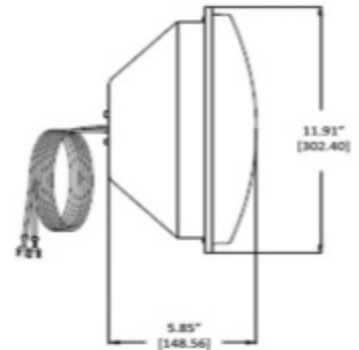

## Specifications

<b>Moisture:</b>	MIL-STD-810F
<b>Photometry:</b>	AREMA Part 3.2.35
<b>Environmental Parameters:</b>	AREMA Part 11.5.1 – Class B
<b>Electronic Noise:</b>	FCC Title 47 Sub. B Sec 15 Class A
<b>Appearance:</b>	Uniform, non-pixelated incandescent look
<b>Lens:</b>	Tinted the color of LED display
<b>Transient Protection Specification:</b>	NEMA TS-2
<b>“X” Cross-Arm Dimensions:</b>	1 inch wide x 10 inches long

## Mechanical Dimensions [in(mm)]